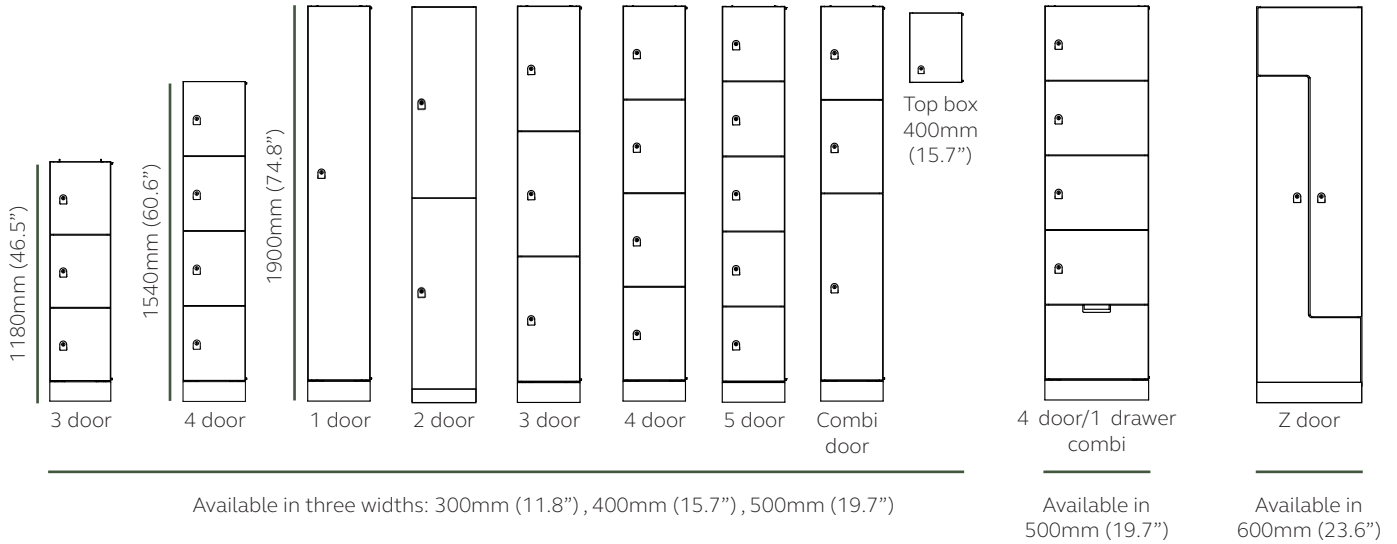

# Range Overview

All lockers are 500mm (19.7") deep with the exception of the Z door option which is 600mm (23.6") deep.

## Storage

Coat cupboard  
 H: 1900mm (74.8")  
 W: 500mm (19.7"), 800mm (31.5") & 1000mm (39.4")  
 D: 500mm (23.6")

\*Includes internal coat rail and shelves

Storage cupboard  
 H: 1900mm (74.8")  
 W: 800mm (31.5") or 1000mm (39.4")  
 D: 600mm (19.7")

\*Includes 4 internal shelves

Bookshelf  
 H: 1900mm (74.8")  
 W: 800mm (31.5") or 1000mm (39.4")  
 D: 600mm (23.6")

\*Includes 4 shelves

## Perch Units

H: 1900mm (74.8")  
 W: 1000mm (39.4") or 2000mm (78.7") \*Corner unit is 2000mm (78.7") by 2000mm (78.7")  
 D: 500mm (19.7")