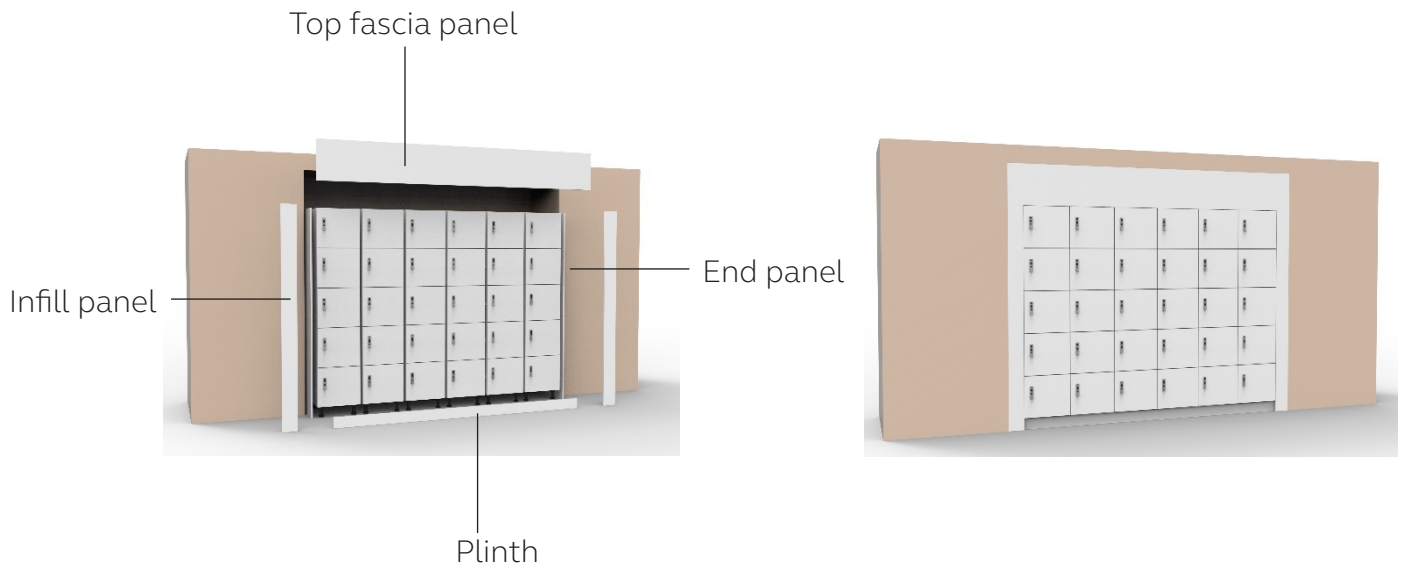

Specifying Additional Finishing and Scribing Panels

Please note: We highly recommend contacting your Bisley representative for support when specifying LockerWall.

Scenario example 1: Scribed LockerWall bank

For this scenario we recommend specifying:

- End panels
- Top fascia panel/s
- Plinth/s
- Infill panel/s if required

Scenario example two: Freestanding LockerWall bank

For this scenario we recommend specifying:

- End panels
- Top panel/s
- Plinth/s
- Back panel