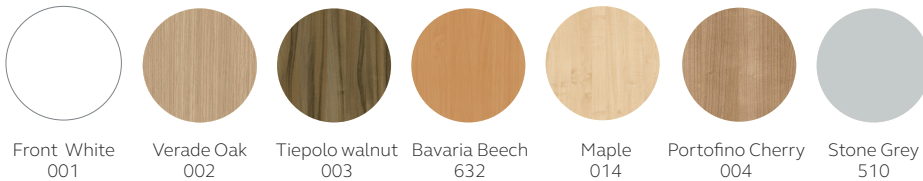

Finish Options

LockerWall is available in the Primary and Classic wood palettes.

Primary Wood Palette

562 Platinum White carcase + Primary MFC doors = +0%

Primary MFC carcase + Primary MFC doors = +5%

Additional panels/plinths in Primary MFC = +0%

Classic Wood Palette

562 Platinum White carcase + Classic MFC doors = +0%

Classic MFC carcase + Classic MFC doors = +5%

Additional panels/plinths in Classic MFC = +0%