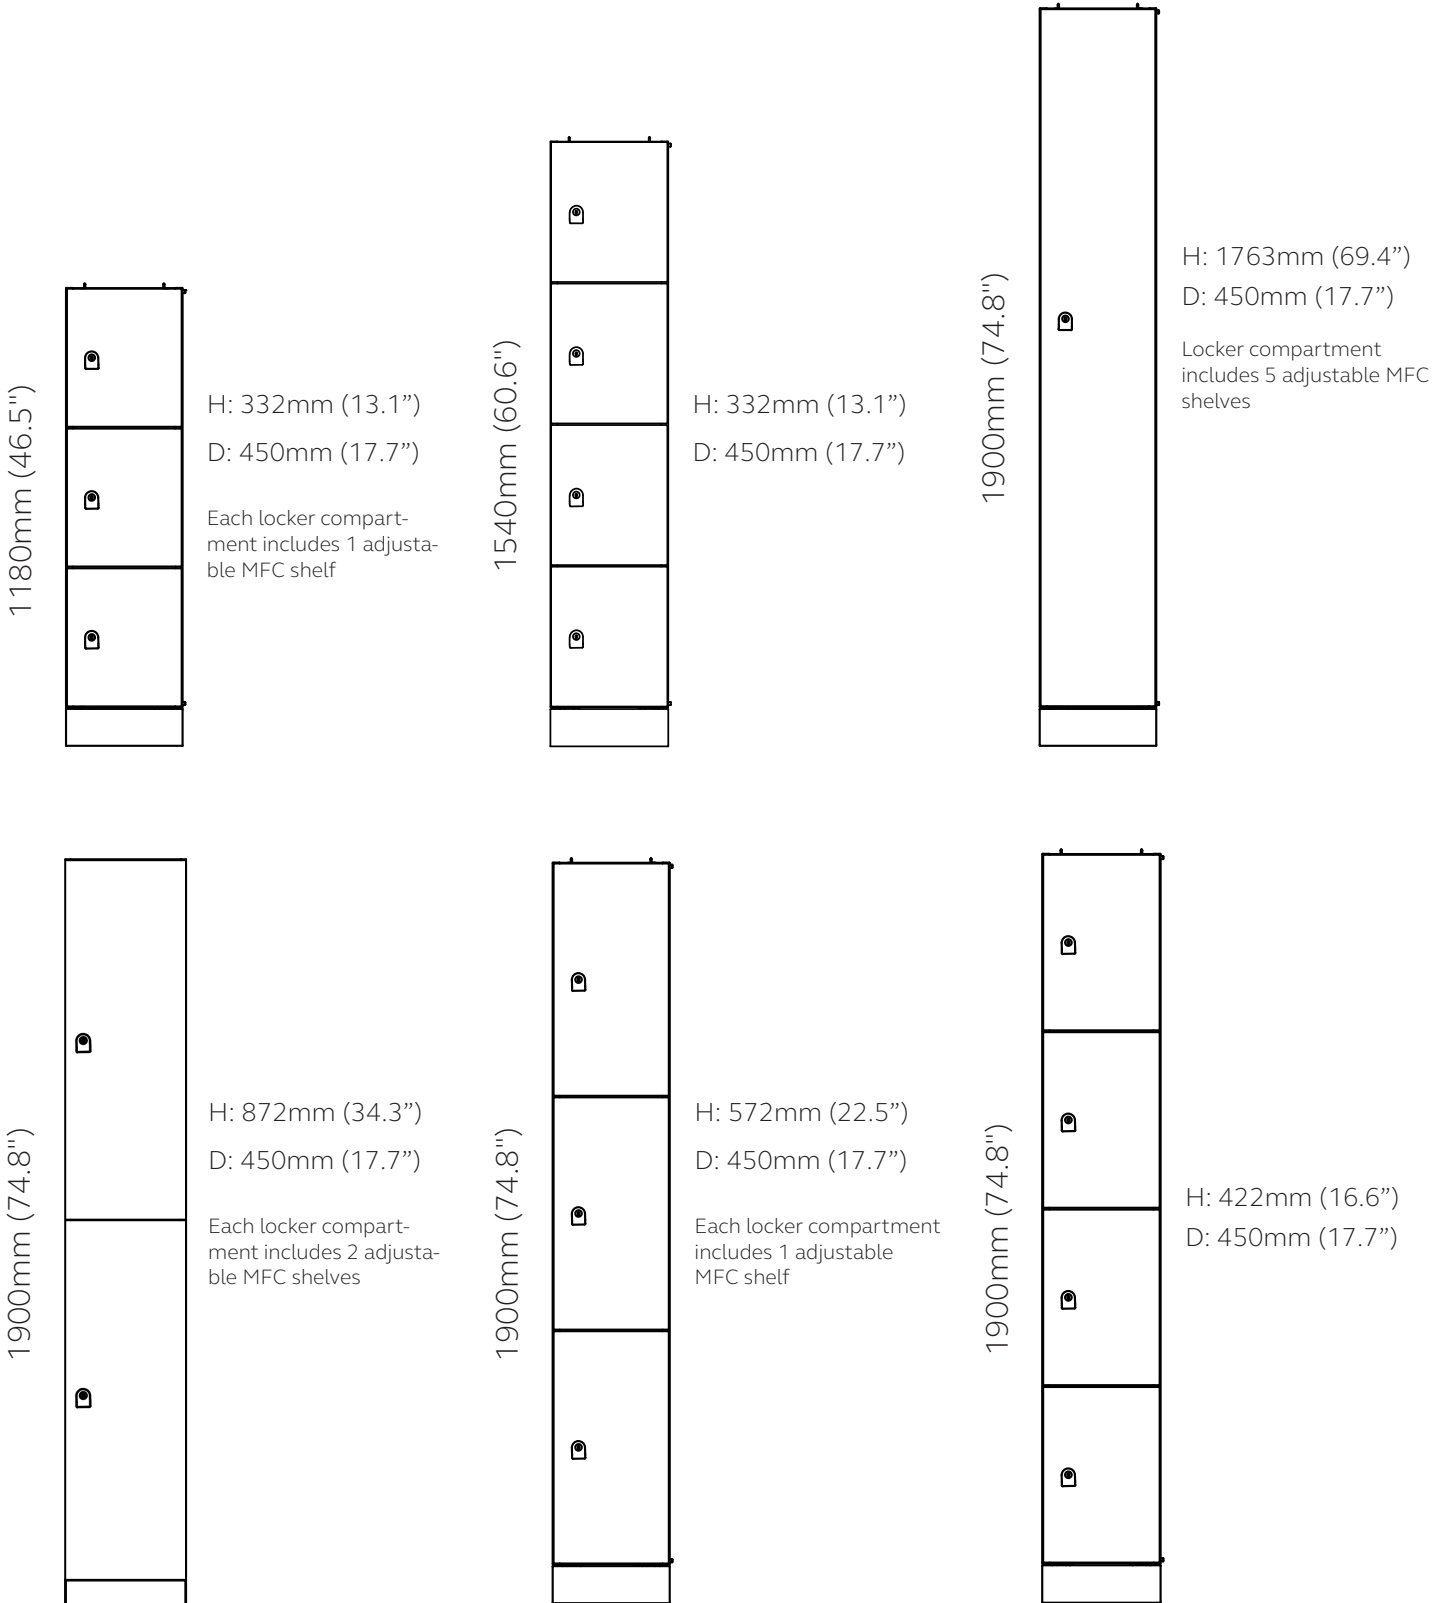

Internal Compartment Dimensions

All 300mm (11.8") wide lockers have an internal width of 264mm (10.4")

All 400mm (15.7") wide lockers have an internal width of 364mm (14.3")

All 500mm (19.7") wide lockers have an internal width of 464mm (18.3")

Please note: Postal slot doors include 1 fixed shelf positioned at the top of each compartment for paper capture.