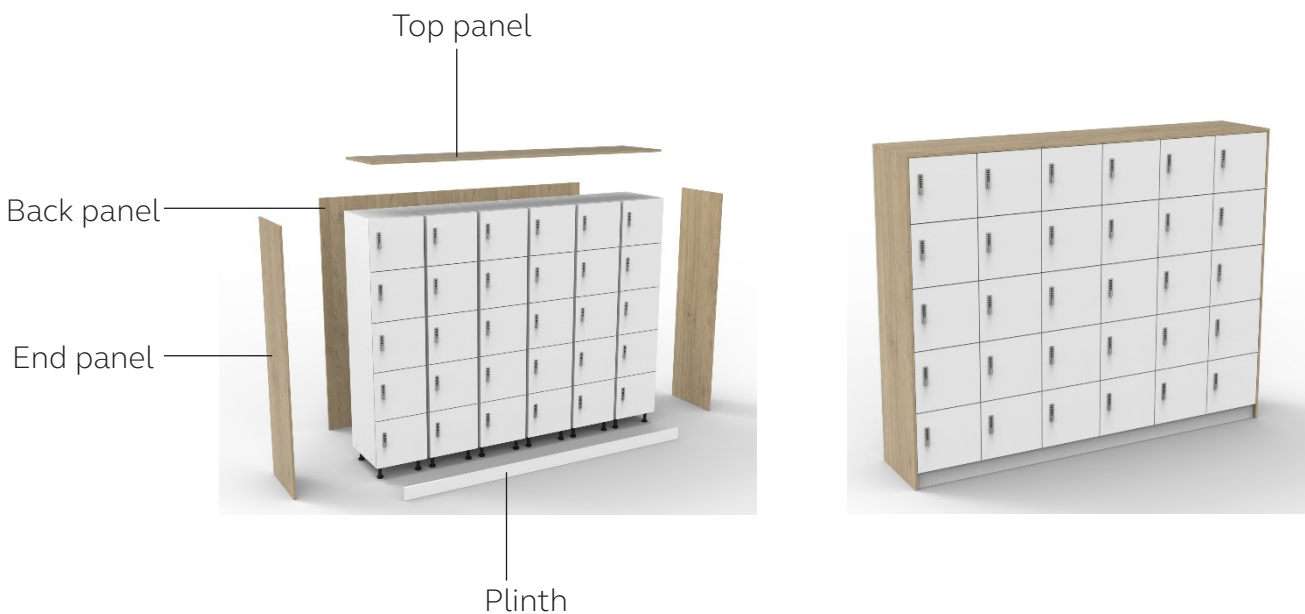

Specifying Additional Finishing and Scribing Panels

Please note: We highly recommend contacting your Bisley representative for support when specifying LockerWall.

Scenario example 1: Scribed LockerWall bank

For this scenario we recommend specifying:

- End panels
- Top fascia panel/s
- Plinth/s
- Infill panel/s if required

Scenario example two: Freestanding LockerWall bank

For this scenario we recommend specifying:

- End panels
- Top panel/s
- Plinth/s
- Back panel