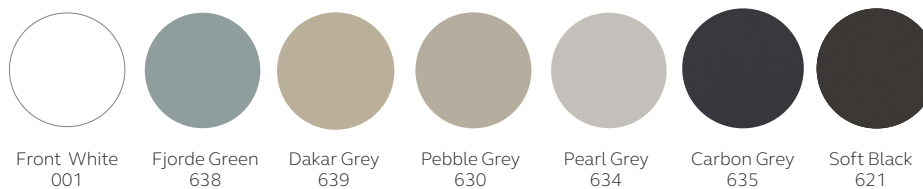

For alternative finishes surcharges apply, please see below.

Performance Wood Palette

562 Platinum White carcase + Performance MFC doors = +2%

Performance MFC carcase + Performance MFC doors = +10%

Additional panels/plinths in Performance MFC = +2%

Vision Wood Palette

562 Platinum White carcase + Vision MFC doors = +3%

Vision MFC carcase + Vision MFC doors = +15%

Additional panels/plinths in Vision MFC = +3%

Alternative Materials

Steel doors from the Vision Palette = +10% surcharge

Anti Microbial paint on steel doors = +15%

Compact Grade Laminate (CGL) doors = +20%

Please Note: Z Door Lockers are only available with MFC carcase and CGL doors.

Camira Blazer Fabric is available for the LockerWall Perchpad.